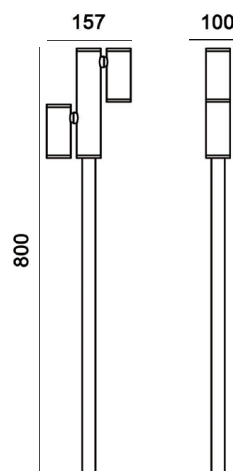

TECHNICAL DATA

TYPE

Professional LED for Exterior Lighting.

PRO	CRI ≥ 80	
IP54		38°
AC85-265V 50/60Hz		50000h

DIMENSION DRAW

Model:	Diluce Double 2.0
Format:	Round
Location:	Exterior
Wattage:	10W
Materials:	Aluminium
Led Color:	3000K / 4000K / 6500K
Product Dimension:	800*157*100mm
IP Code:	54
Fixation:	Surface
CRI :	80
Lumen Output:	400LM
Frequency:	50/60 Hz
Beam Angle:	38°